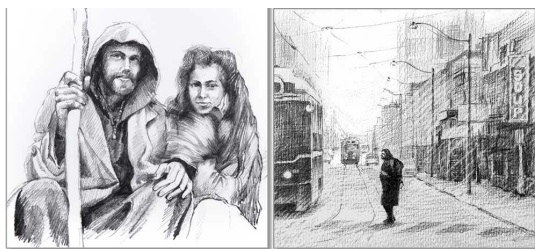

'Draw-Draw and more drawing'

- explore great drawing - (*Drawing & Charcoal*)

1st - 2nd June, 2024 (*New Content*)

(2 days) workshop at my Buderim studio - Sunshine Coast

Join Don as he guides you through this inspiring workshop..

'Draw - Draw and more drawing' - *explore great drawing..!*

Learn and practice many of the essentials of good drawing techniques as this workshop is designed to give all students a great drawing experience.